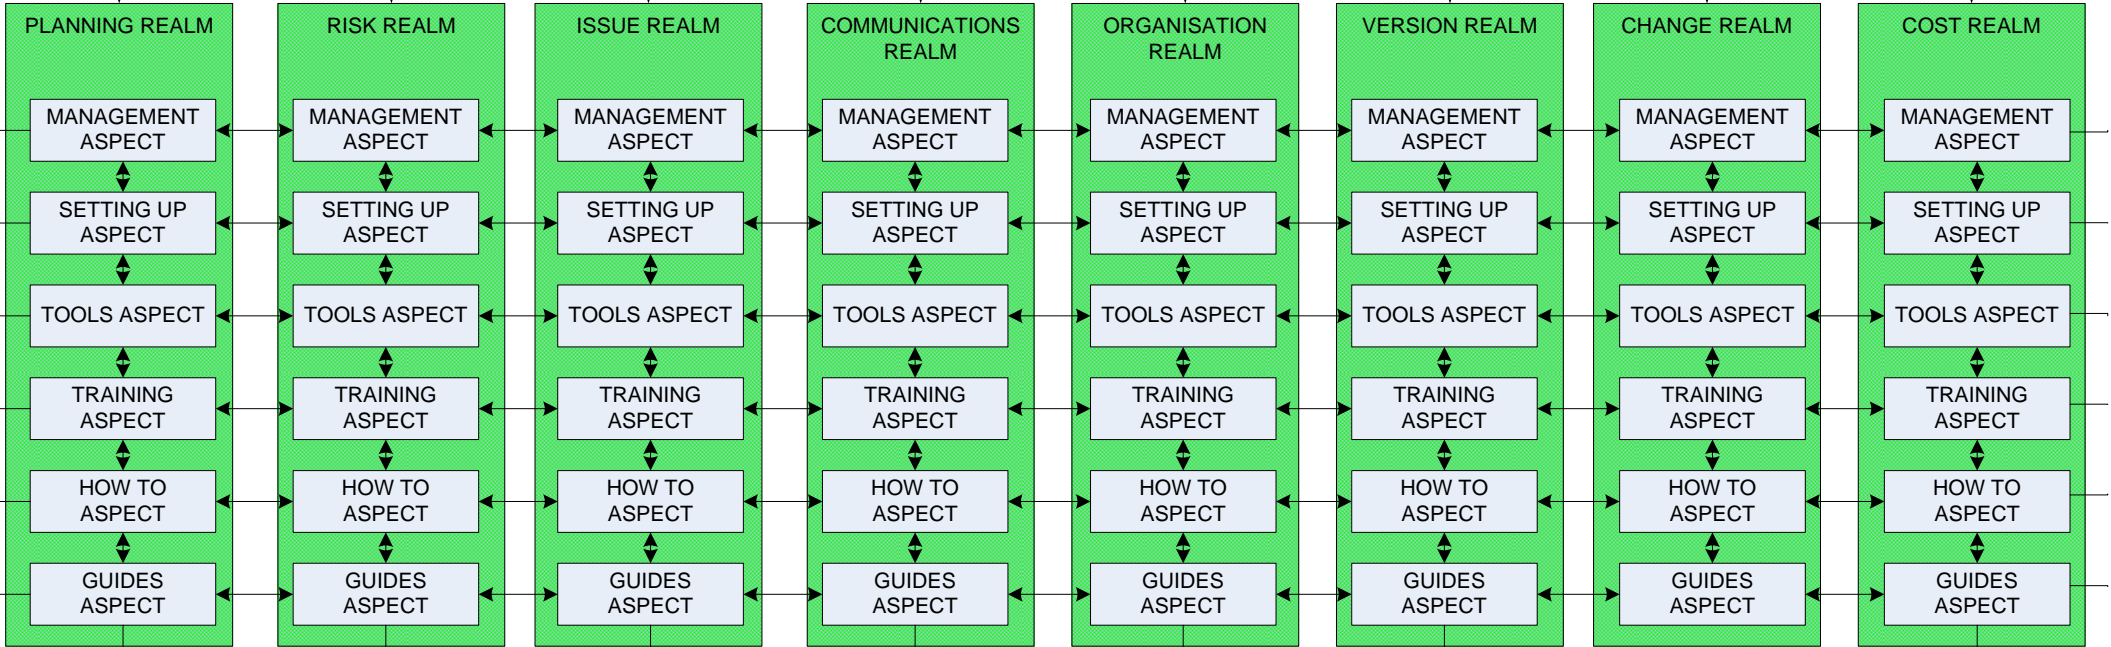

Abbermist website Relationship Diagram

PRODUCTS PAGE

MP000 COMPLETE PACKAGE

MP100 Planning Package

MP200 Risk Package

MP300 Issue Package

MP400 Comms Package

MP 500 Organisation Package

MP600 Version Ctrl Package

MP700 Change Package

MP800 Cost Package